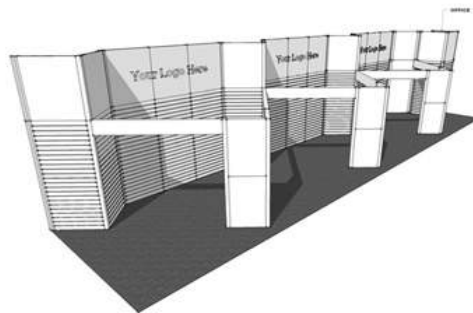

Strata Panels

contract furniture manufacturers

C-Wall Temporary Walling System Retail Price List 2017

- C Wall Standard Panel Male/Female
- C Wall Standard Panel Male/Male
- C Wall Open Panel Male/Female
- C Wall Open Panel Male/Male
- C Wall 90 deg Curve
- C Wall Standard Panel with Door
- C Wall 2 Way Corner Post
- C Wall 3 Way Corner Post
- C Wall 4 Way Corner Post
- C Wall Standard End Cap

- C Wall Half Height Panel Male/Female
- C Wall Half Height Panel Male/Male
- C Wall 2 Way Post for Half Height Panel
- C Wall 3 Way Post for Half Height Panel
- C Wall 4 Way Post for Half Height Panel
- C Wall Half Height End Cap

- C Wall Header Panel
- Allen Key Tool

Standard MDF

Fire Rated MDF

£175.00	£198.00
£175.00	£198.00
£175.00	£198.00
£175.00	£198.00
£230.00	£256.00
£330.00	POA
£101.40	
£145.60	
£188.50	
£31.55	
£128.70	£141.90
£135.20	£148.50
£96.20	
£139.10	
£182.00	
£16.52	
£66.43	
£23.04	

All prices are exclusive of VAT and delivery. Trade enquiries welcome.
The above is for a RAW MDF finish; add 30% for painted white

C-Wall System, easy to install, the ideal walling system for Exhibition Stands, Room Sets, Partitions or Temporary Wall Installations. Available in standard 2400mm x 1000mm or half height 1200mm x 1000mm. Panels can be painted to customer requirements or delivered in plain MDF for self decoration