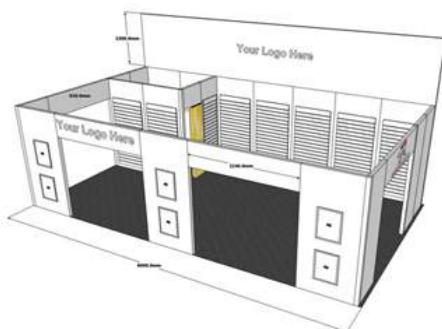

Strata Panels

contract furniture manufacturers

C-Wall Temporary Walling System Retail Price List 2017

- C Wall Standard Panel Male/Female
- C Wall Standard Panel Male/Male
- C Wall Open Panel Male/Female
- C Wall Open Panel Male/Male
- C Wall 90 deg Curve
- C Wall Standard Panel with Door
- C Wall 2 Way Corner Post
- C Wall 3 Way Corner Post
- C Wall 4 Way Corner Post
- C Wall Standard End Cap

- C Wall Half Height Panel Male/Female
- C Wall Half Height Panel Male/Male
- C Wall 2 Way Post for Half Height Panel
- C Wall 3 Way Post for Half Height Panel
- C Wall 4 Way Post for Half Height Panel
- C Wall Half Height End Cap

- C Wall Header Panel
- Allen Key Tool

Standard MDF

Fire Rated MDF

£175.00	£198.00
£175.00	£198.00
£175.00	£198.00
£175.00	£198.00
£230.00	£256.00
£330.00	POA
£101.40	
£145.60	
£188.50	
£31.55	
£128.70	£141.90
£135.20	£148.50
£96.20	
£139.10	
£182.00	
£16.52	
£66.43	
£23.04	

All prices are exclusive of VAT and delivery. Trade enquiries welcome.
The above is for a RAW MDF finish; add 30% for painted white

C-Wall System, easy to install, the ideal walling system for Exhibition Stands, Room Sets, Partitions or Temporary Wall Installations. Available in standard 2400mm x 1000mm or half height 1200mm x 1000mm. Panels can be painted to customer requirements or delivered in plain MDF for self decoration